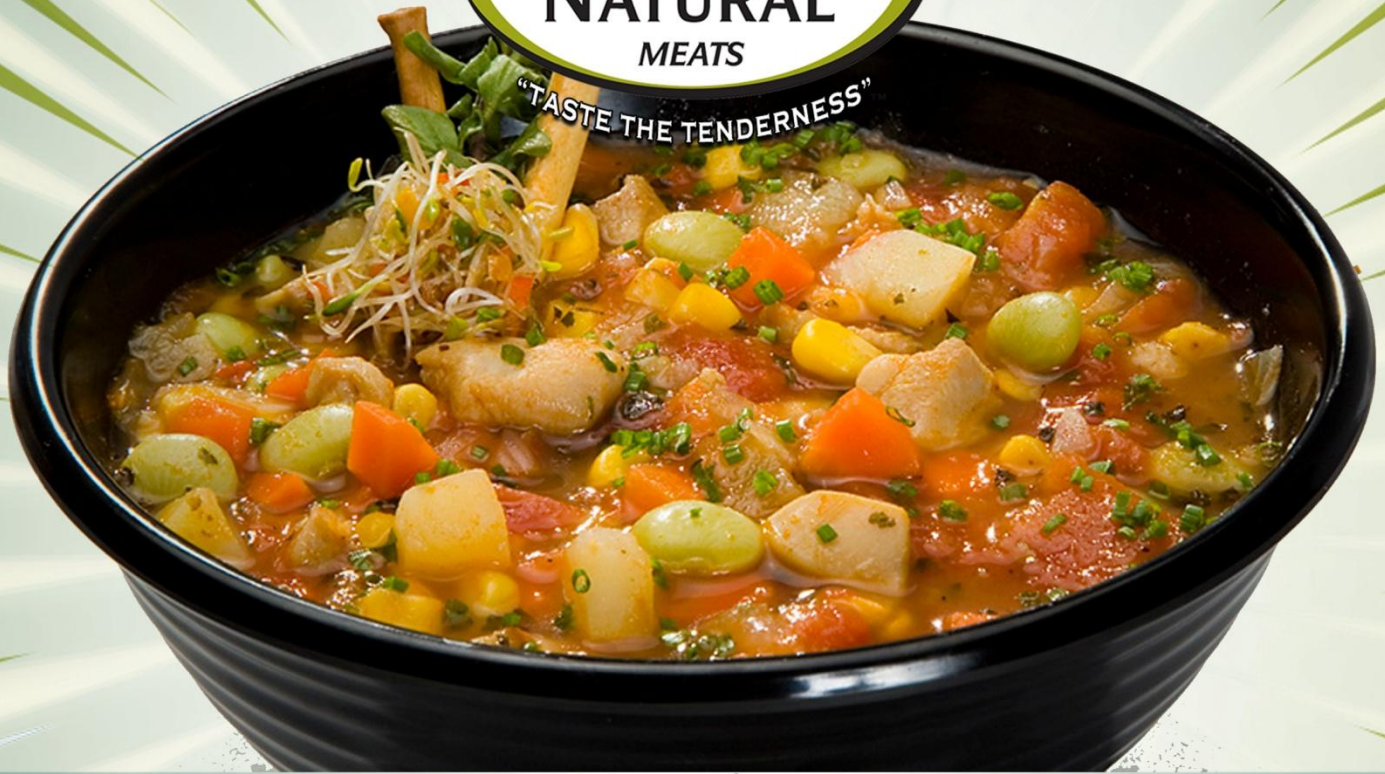

SIGNATURE SOUPS

- Made Fresh By -

PRODUCT FEATURES

- Family Favorite Flavors
- Thick, bold and chunky ingredients
- Quick and easy
- Freezer ready package
- All Natural* Vegetables, Spices & Seasonings

Free Range ♡ No Antibiotics - EVER
Vegetarian Fed ♡ No Debeaking ♡ Family Farmed ♡ No Added Hormones